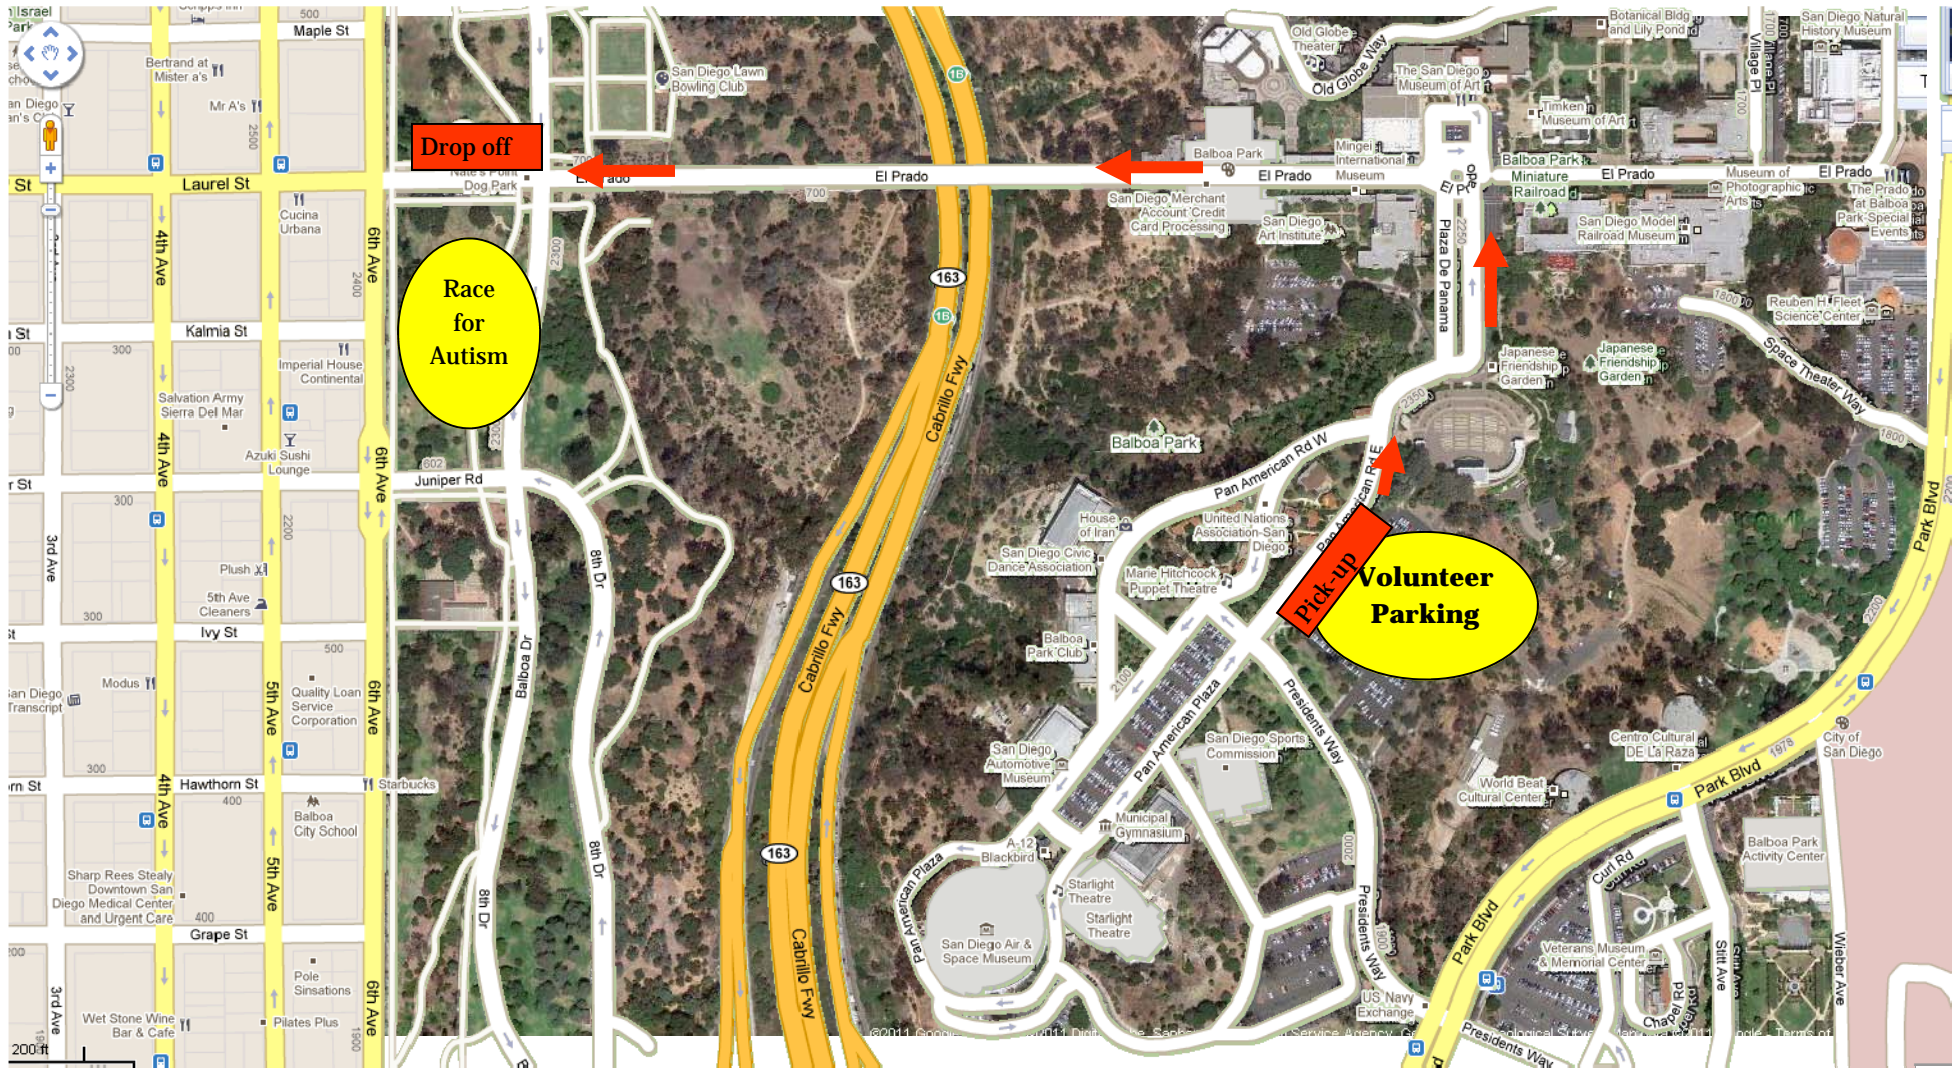

Volunteer Parking and Shuttle Route

Shuttle Bus Route: 5:30 AM—7:30 AM

Pick up: at Organ Pavilion Parking Lot

Drop off: Westward on El Prado between Balboa Dr and 6th Avenue.

Departures ~ every 20 minutes.

Please Plan to Carpool, drop off people at 6th and Laurel and then the driver can go park, and take the shuttle back!!